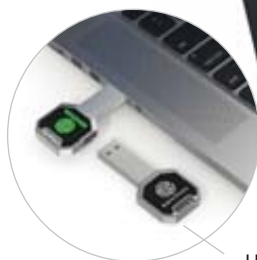

KOVOVÝ USB DISK S LED LOGEM

BEST
SELLER

UDM1198 1-64 GB

MOQ 50 LED logo

LED logo, potisk, laser, CMYK

59 × 27 × 6 mm

kov + akryl

USB 2.0, 3.0

LED logo ON

LED logo OFF